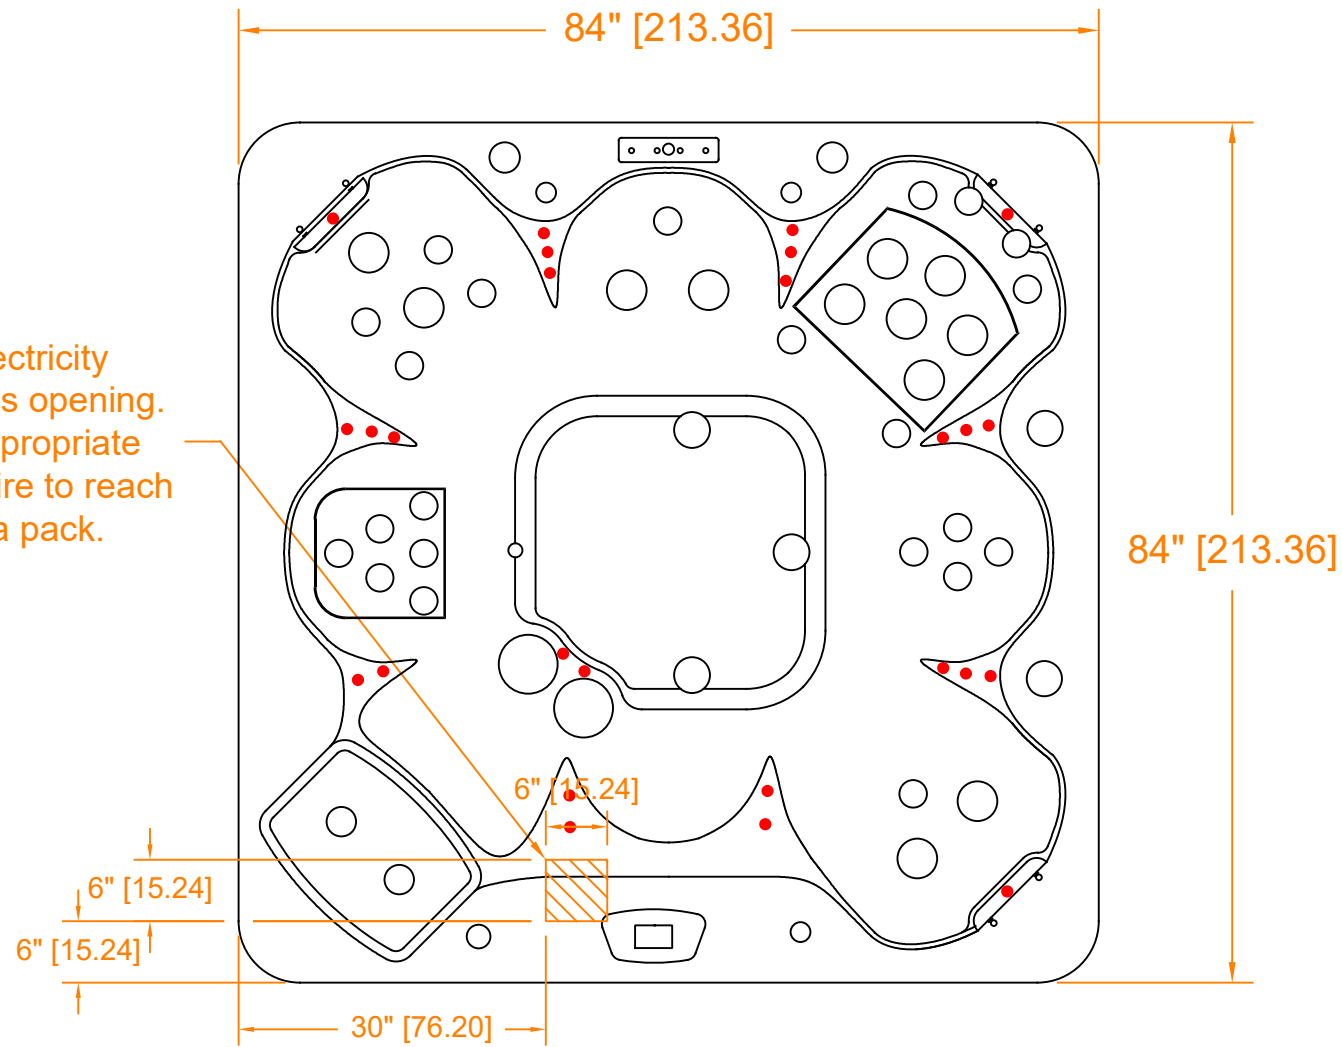

Run electricity through this opening. Leave appropriate length of wire to reach the spa pack.

2022 TS 7-25

O/A Height 38" (+/- 1/2")

Master Spas		
Model Number	Date	Revision
TS 7-25	12/27/21	0
Process	Drawn by	
Electrical Hookup	Easley	