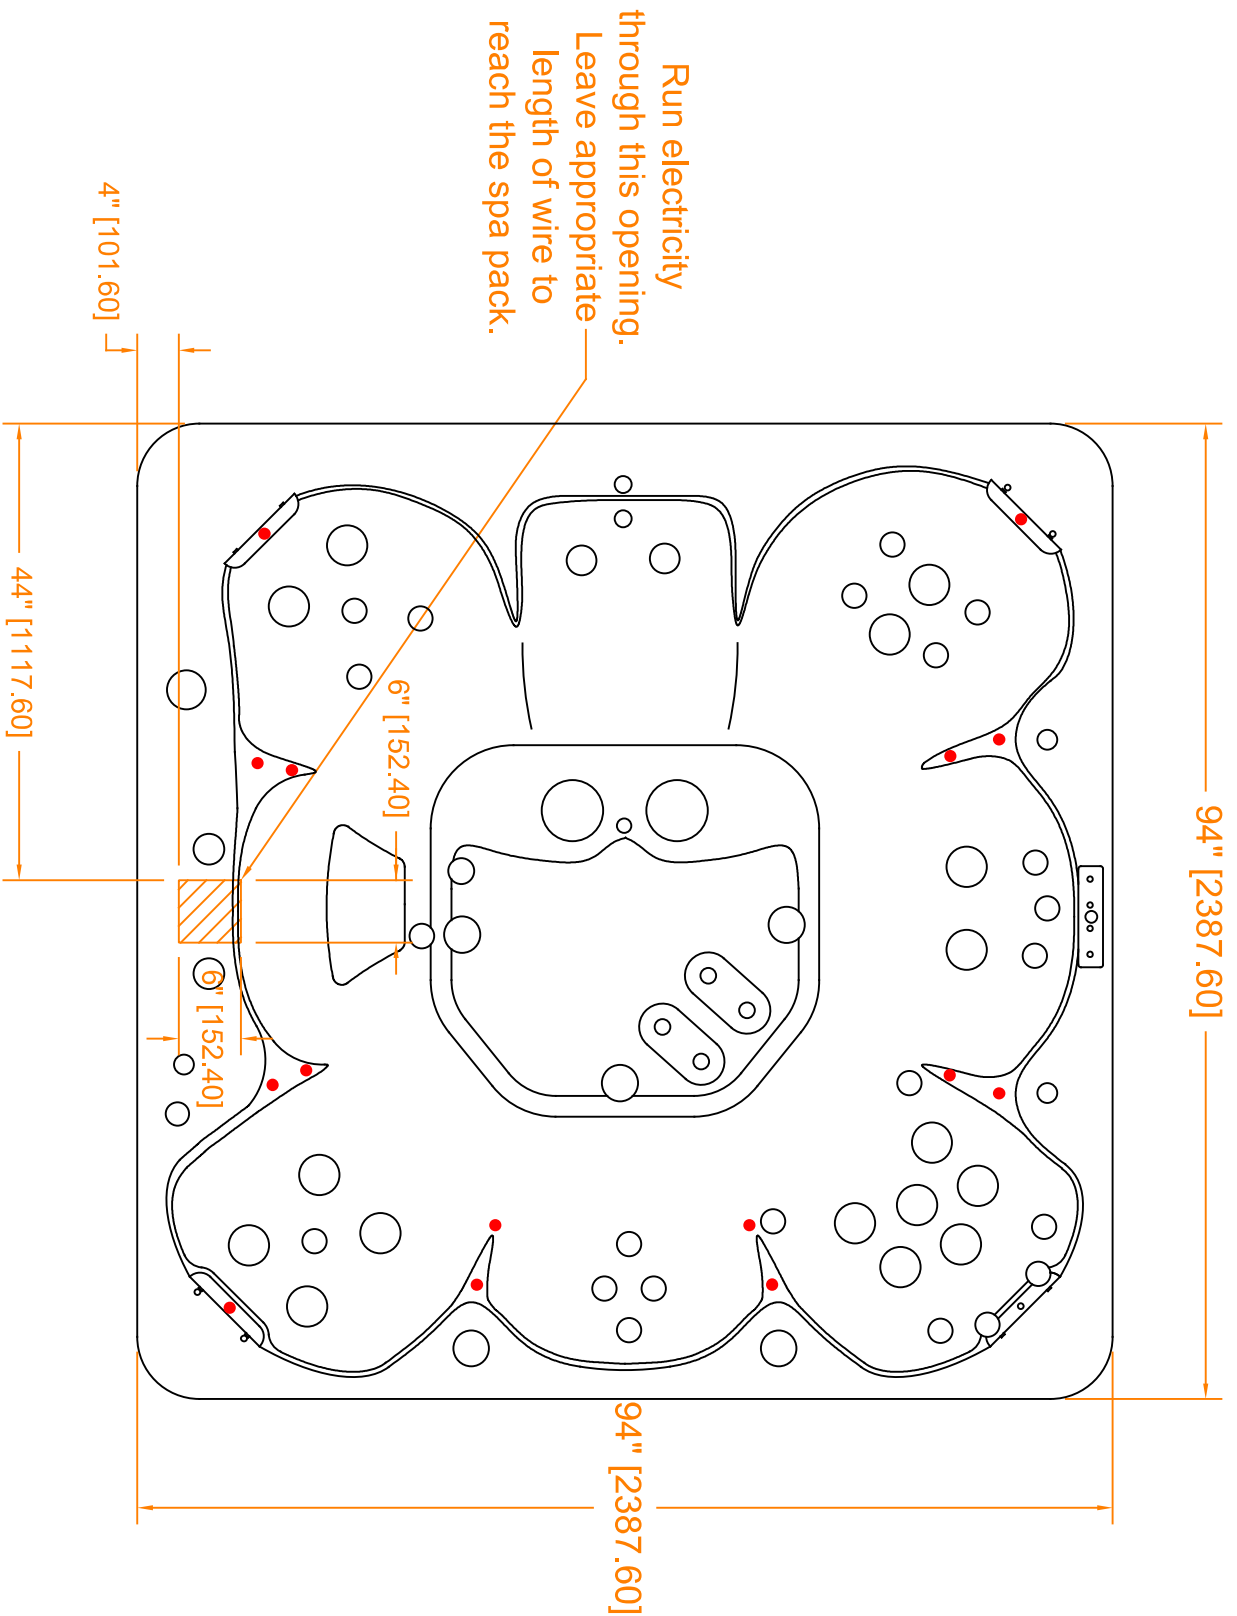

Electrical Hookup

| Rev. | Date | Description | By | Year | Model |
|------|--------|------------------------|-----|------------------|---------------------------|
| 00 | 1/2025 | 2025 Model Year Change | MWE | 2025 | TS 8-25 CP |
| | | | | Height: 38" | Brand: TS Twilight Series |
| | | | | ± 1/2" | Date: 3/11/25 |
| | | | | Drawn By: Easley | |

DO NOT SCALE DRAWING