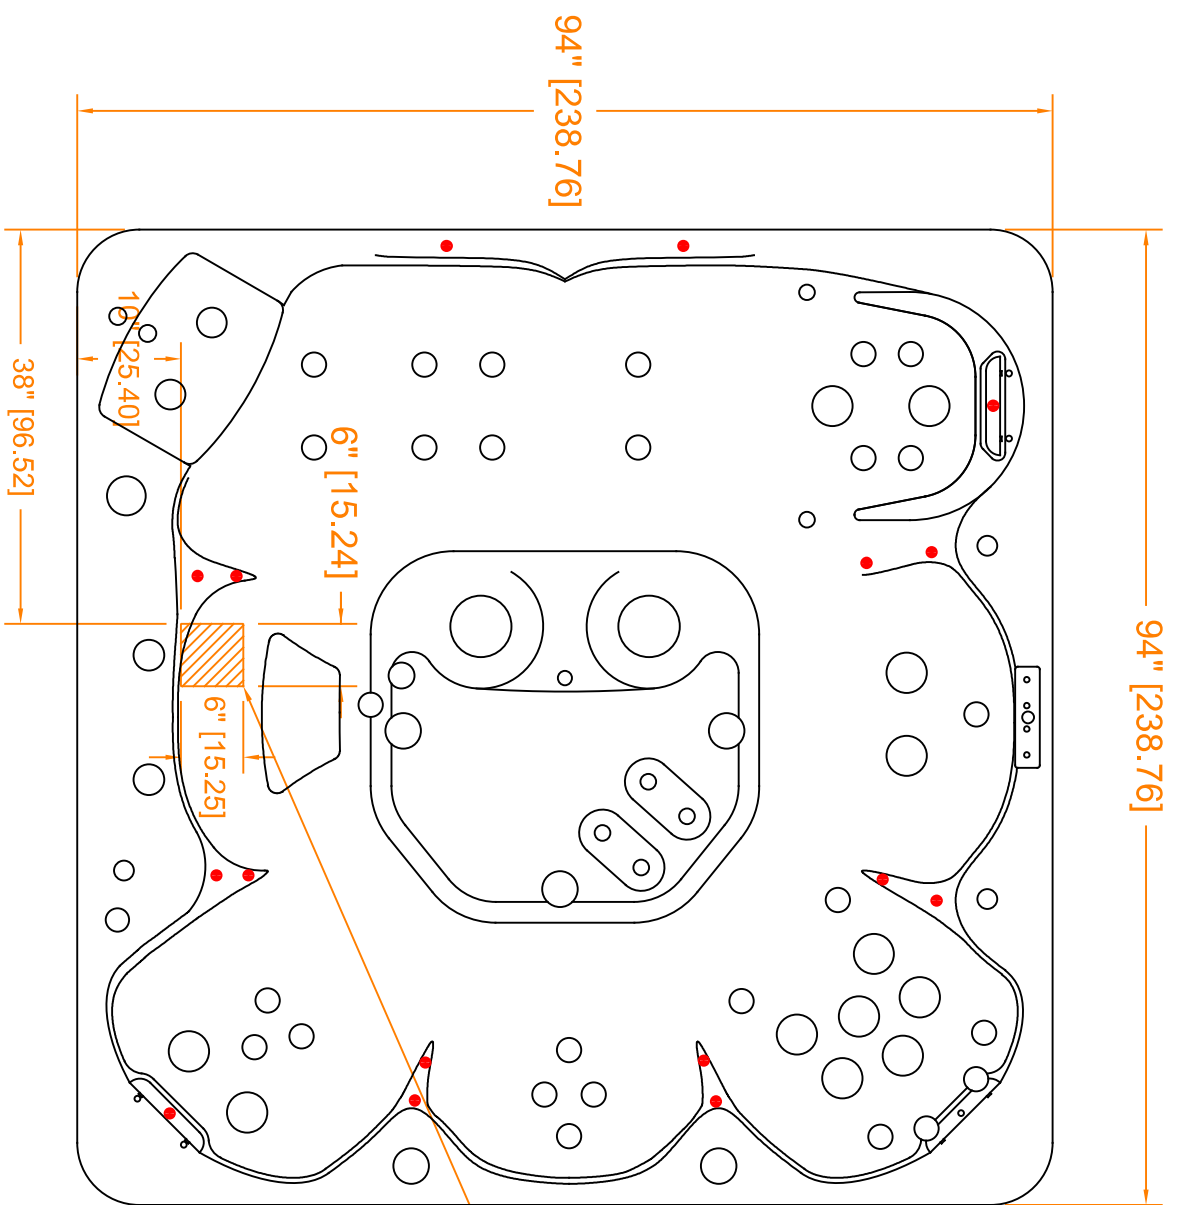

Electrical Hookup

Rev.	Date	Description	By	Year:	Model:
00	1/20/25	2025 Model Year Change	MWE	2025	TS 8-2 CP
				Height: 38"	Brand: TS Twilight Series
				± 1/2"	Date: 3/11/25

Drawn By: Easley

DO NOT SCALE DRAWING