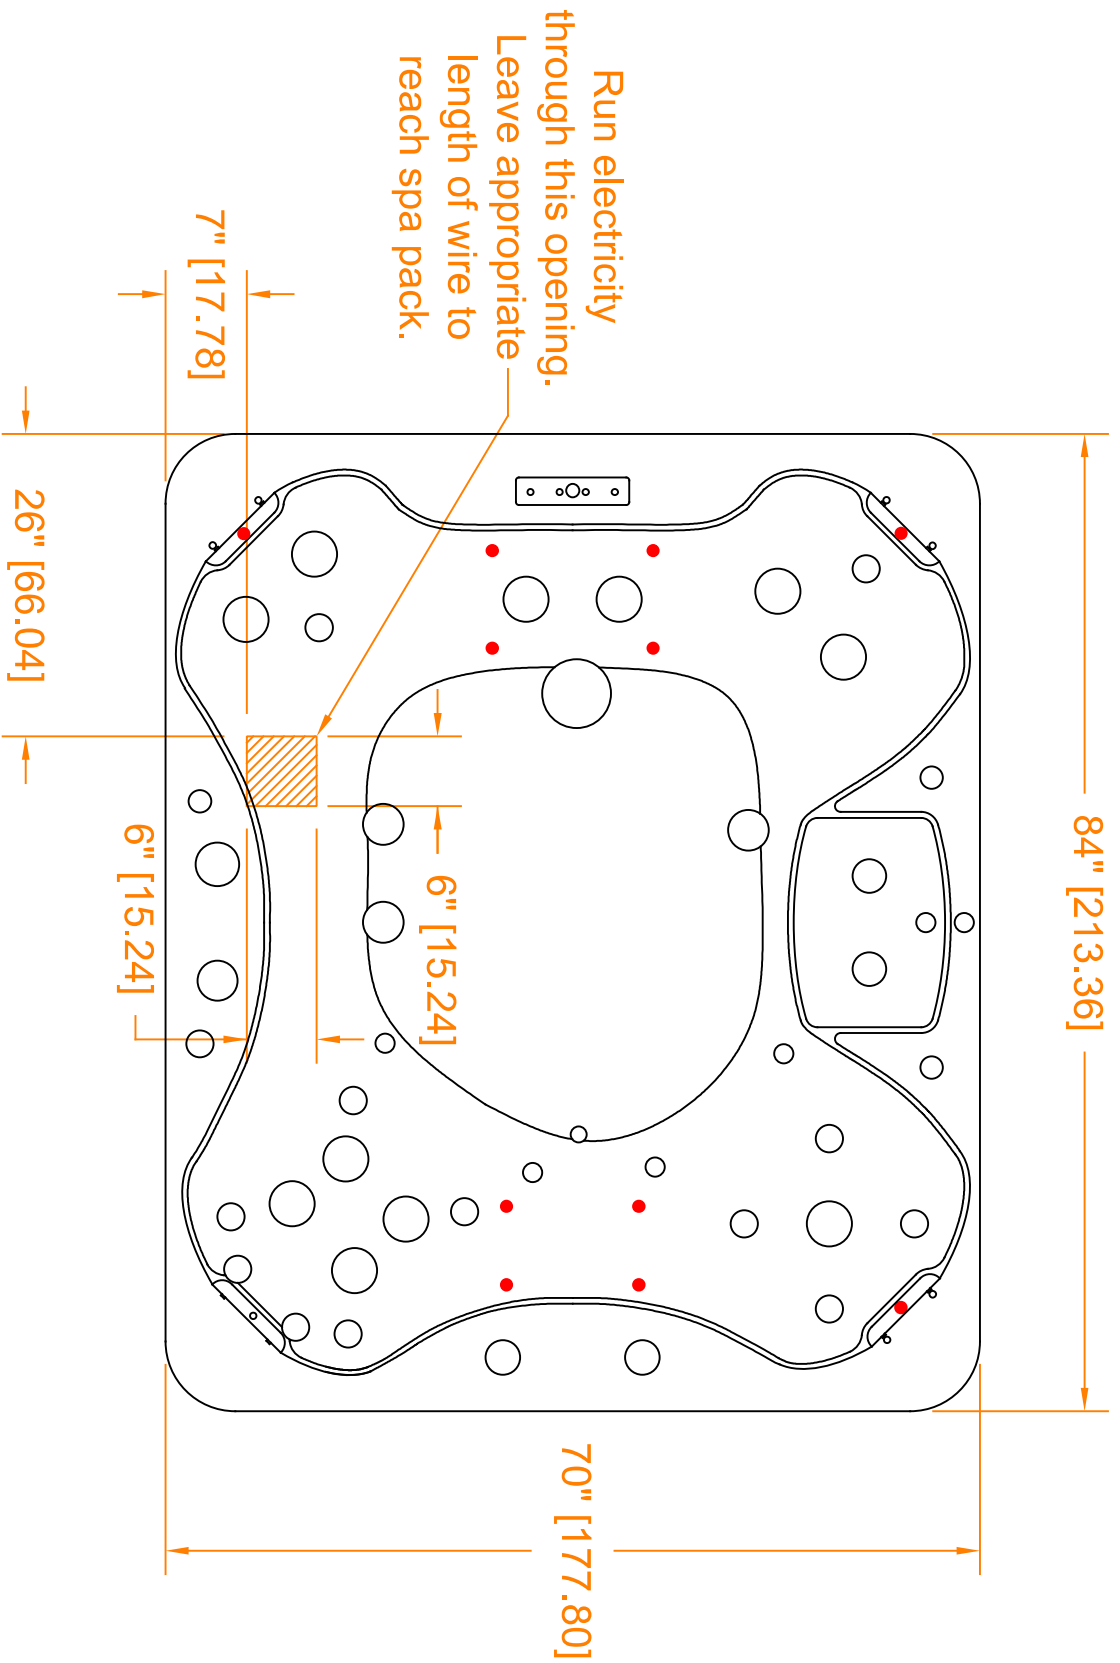

# Electrical Hookup

Rev.	Date	Description	By	Year	Model
00	4/07/25	2025 Model Year Change	MWE	2025	TS 67.25
				Height: 34"	Brand: TS Twilight Series
				± 1/2"	Date: 5/08/25
				Drawn By: Easley	

DO NOT SCALE DRAWING