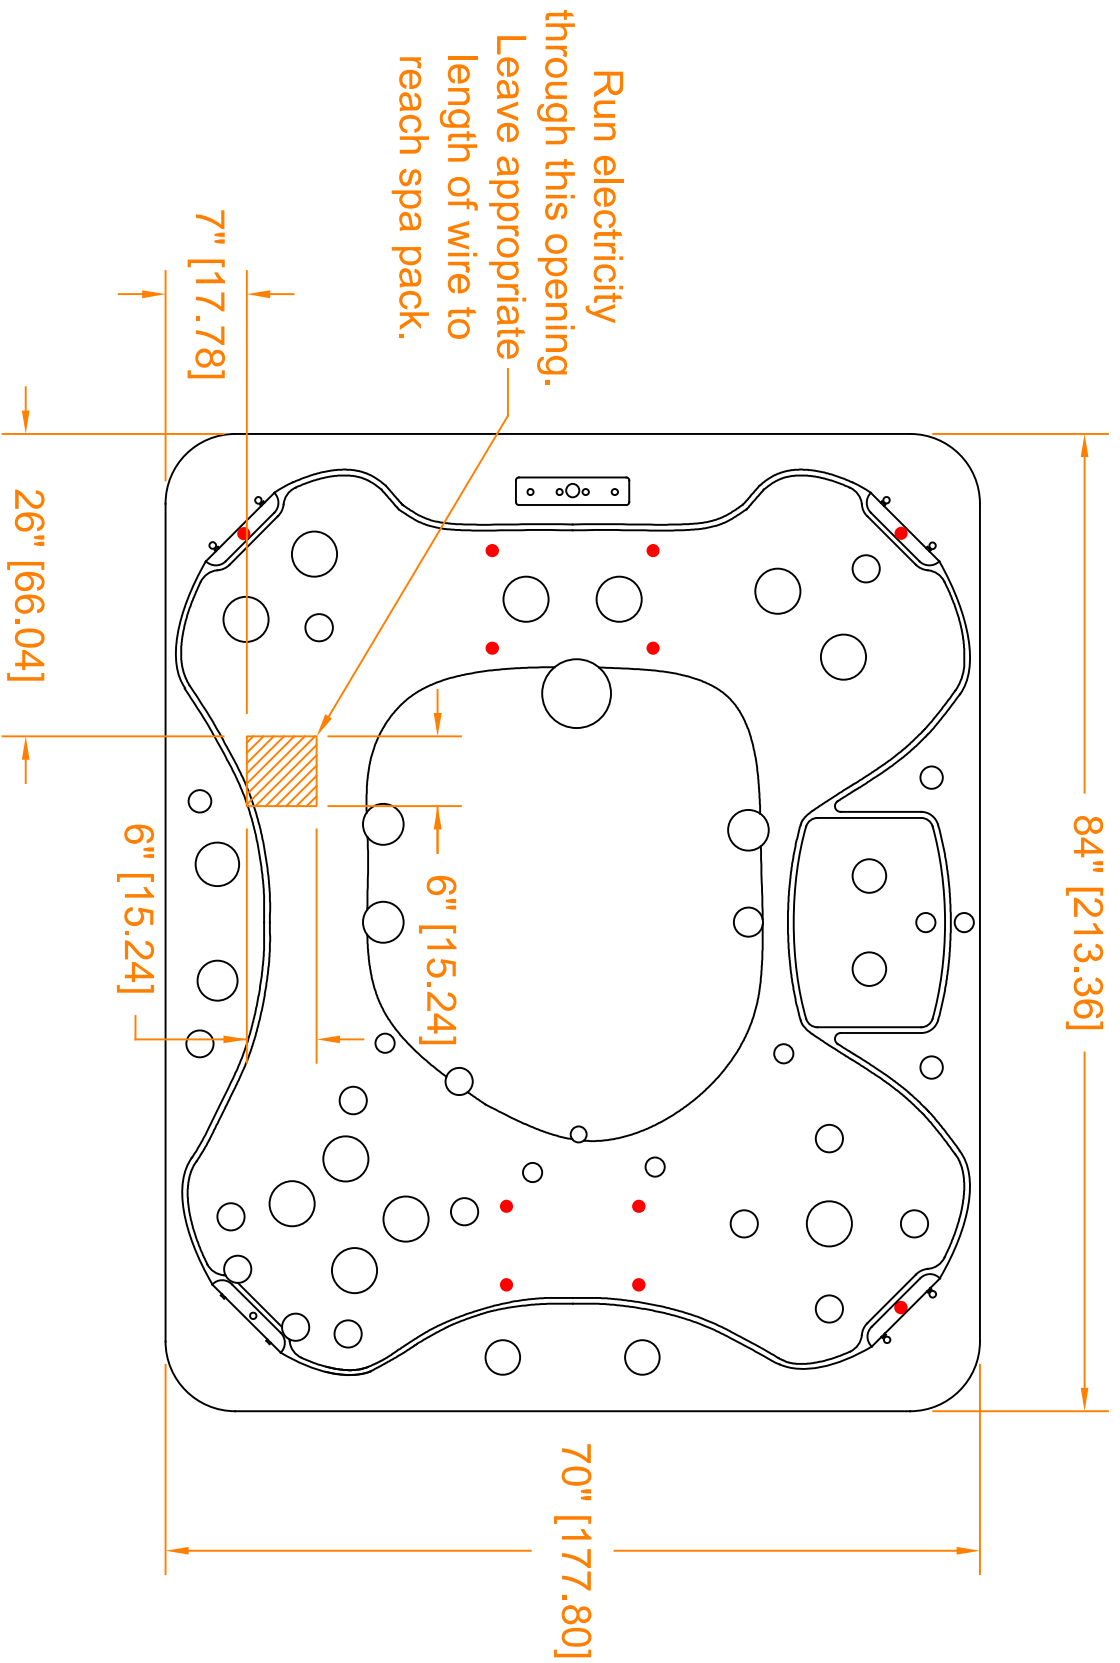

Electrical Hookup

Rev.	Date	Description	By	Year	Model
00	4/07/25	2025 Model Year Change	MWE	2025	TS 67.25 CP
				Height: 34"	Brand: TS Twilight Series
				± 1/2"	
DO NOT SCALE DRAWING				Drawn By: Easley	Date: 5/12/25