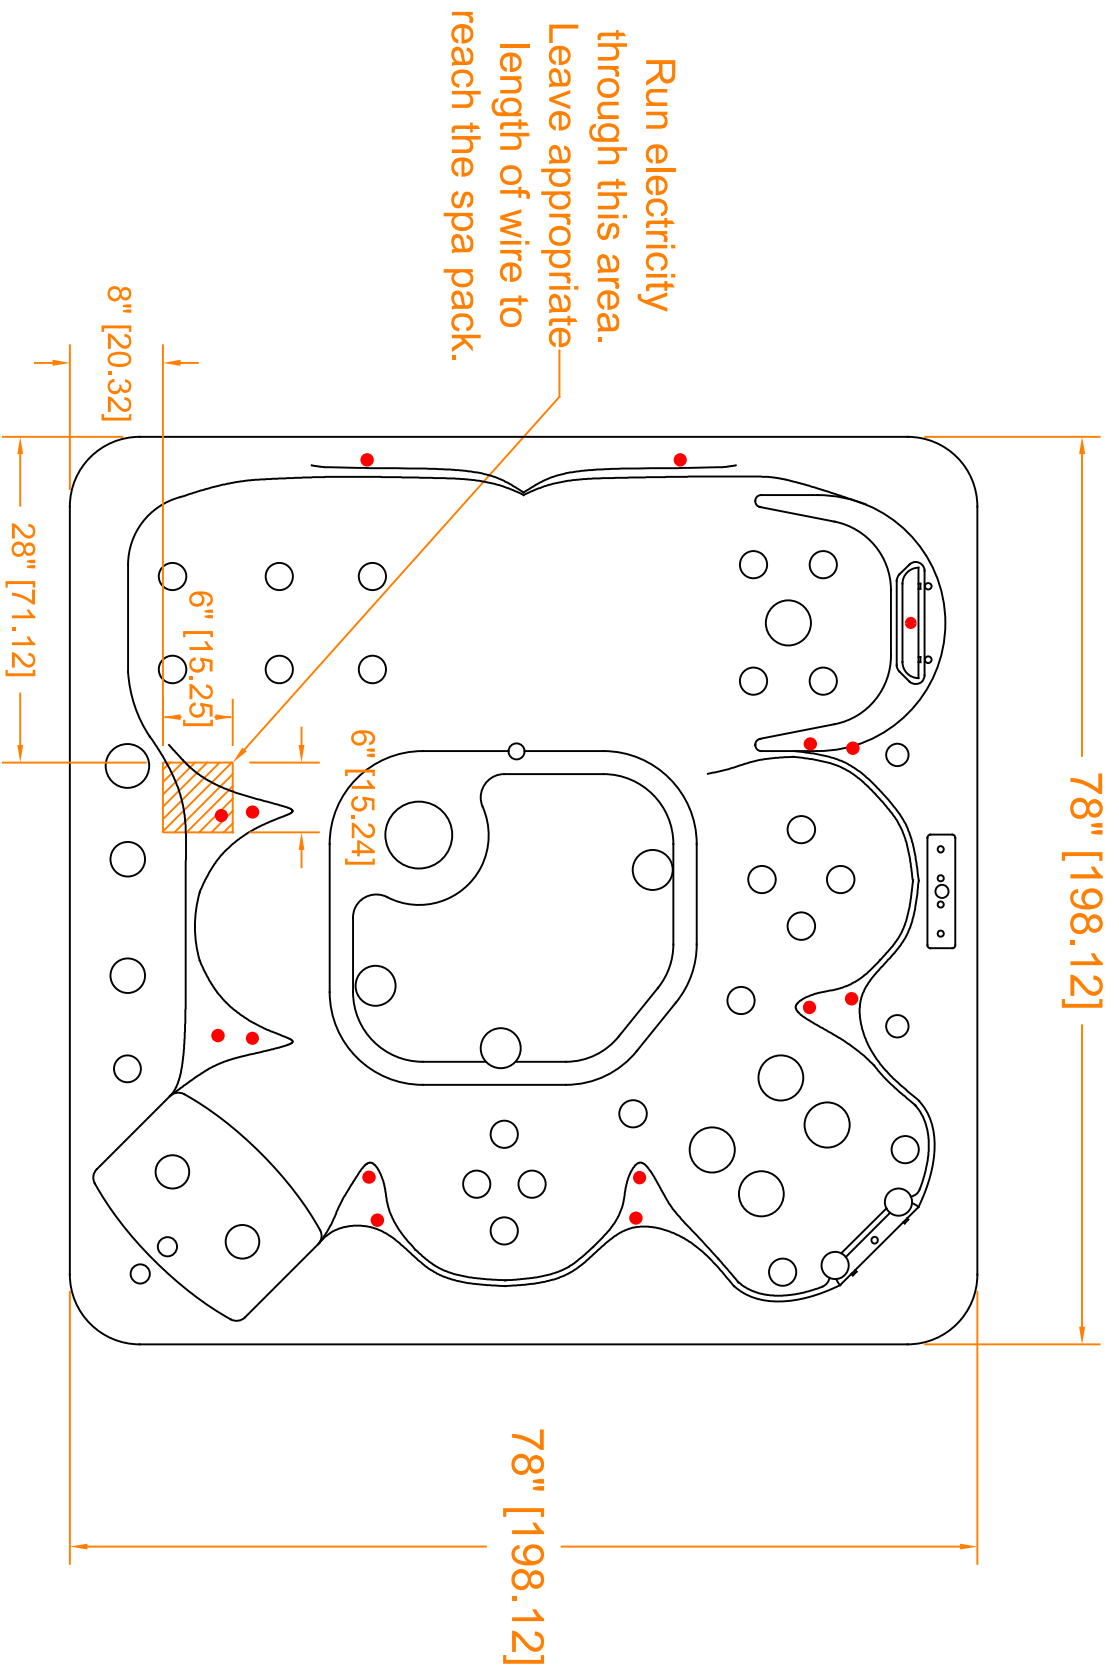

Electrical Hookup

Rev.	Date	Description	By	Year	Model
00	2/10/25	Original Drawing Reset	MWE	2025	TS 6.2
				Height: 34"	Brand: TS Twilight Series
				± 1/2"	Date: 3/11/25
		Drawn By: Easley			

DO NOT SCALE DRAWING