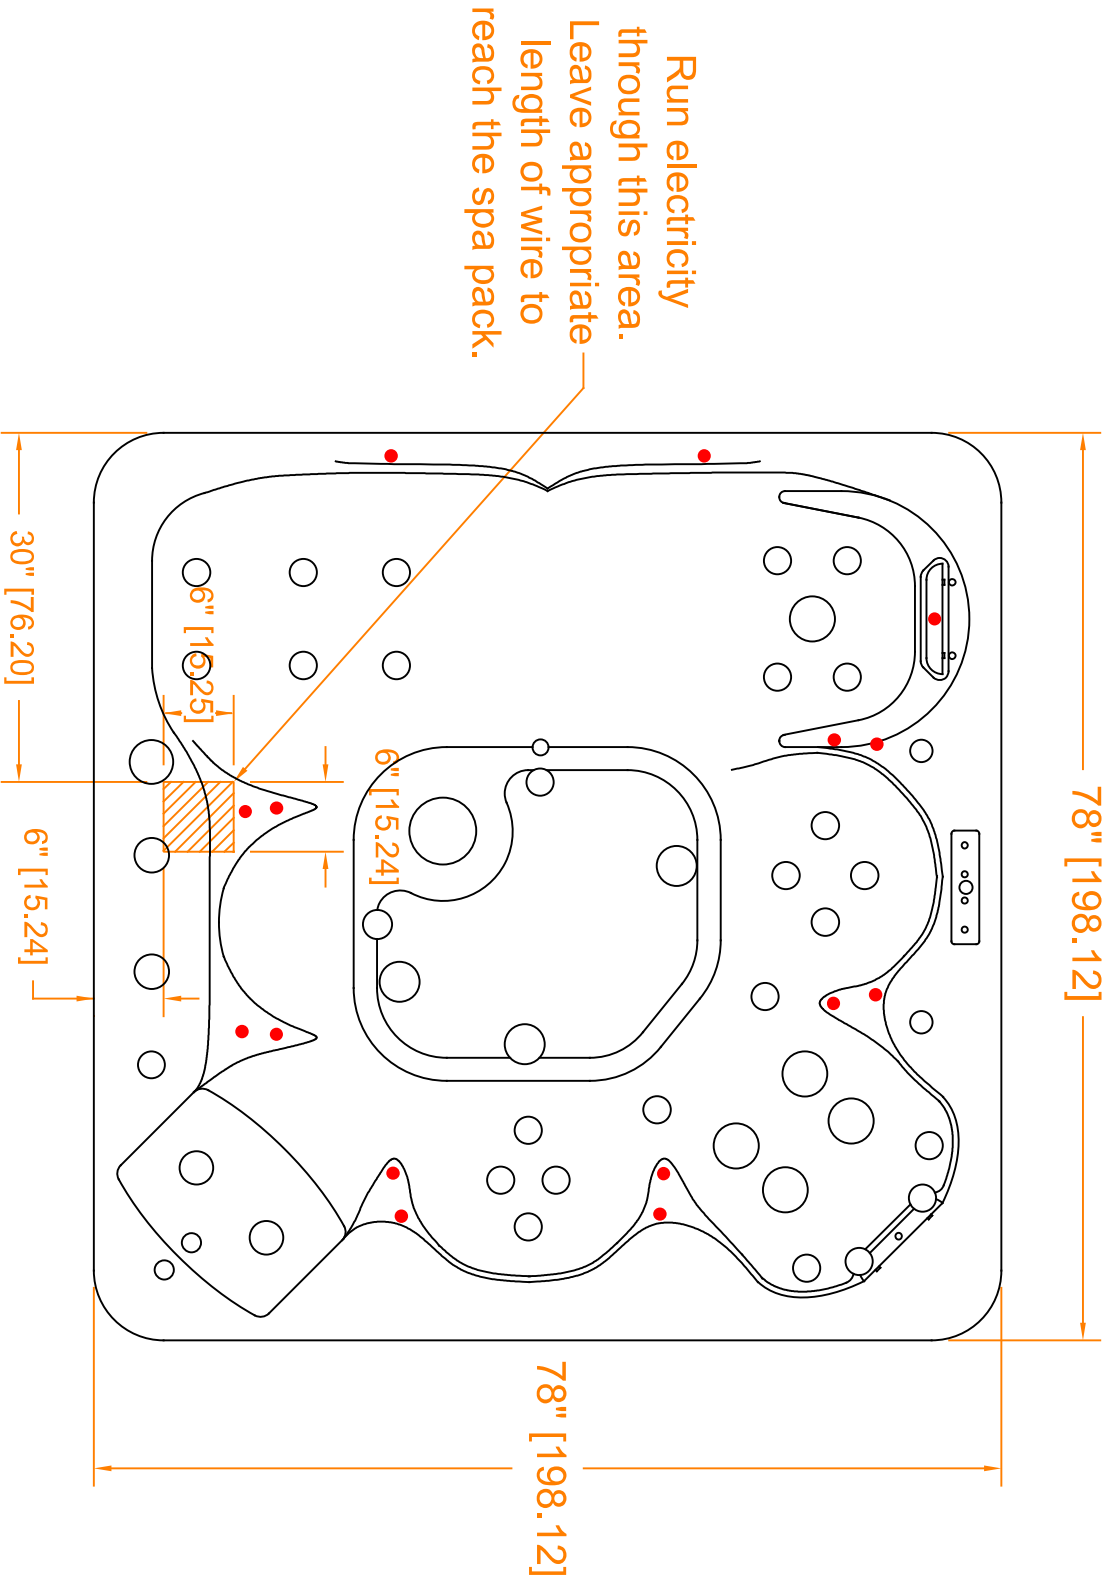

# Electrical Hookup

Rev.	Date	Description	By	Year:	Model:
00	2/10/25	2025 Model Year Change	MWE	2025	TS 6.2 CP
				Height: 34"	Brand: TS Twilight Series
				± 1/2"	Date: 3/11/25
				Drawn By: Easley	

DO NOT SCALE DRAWING