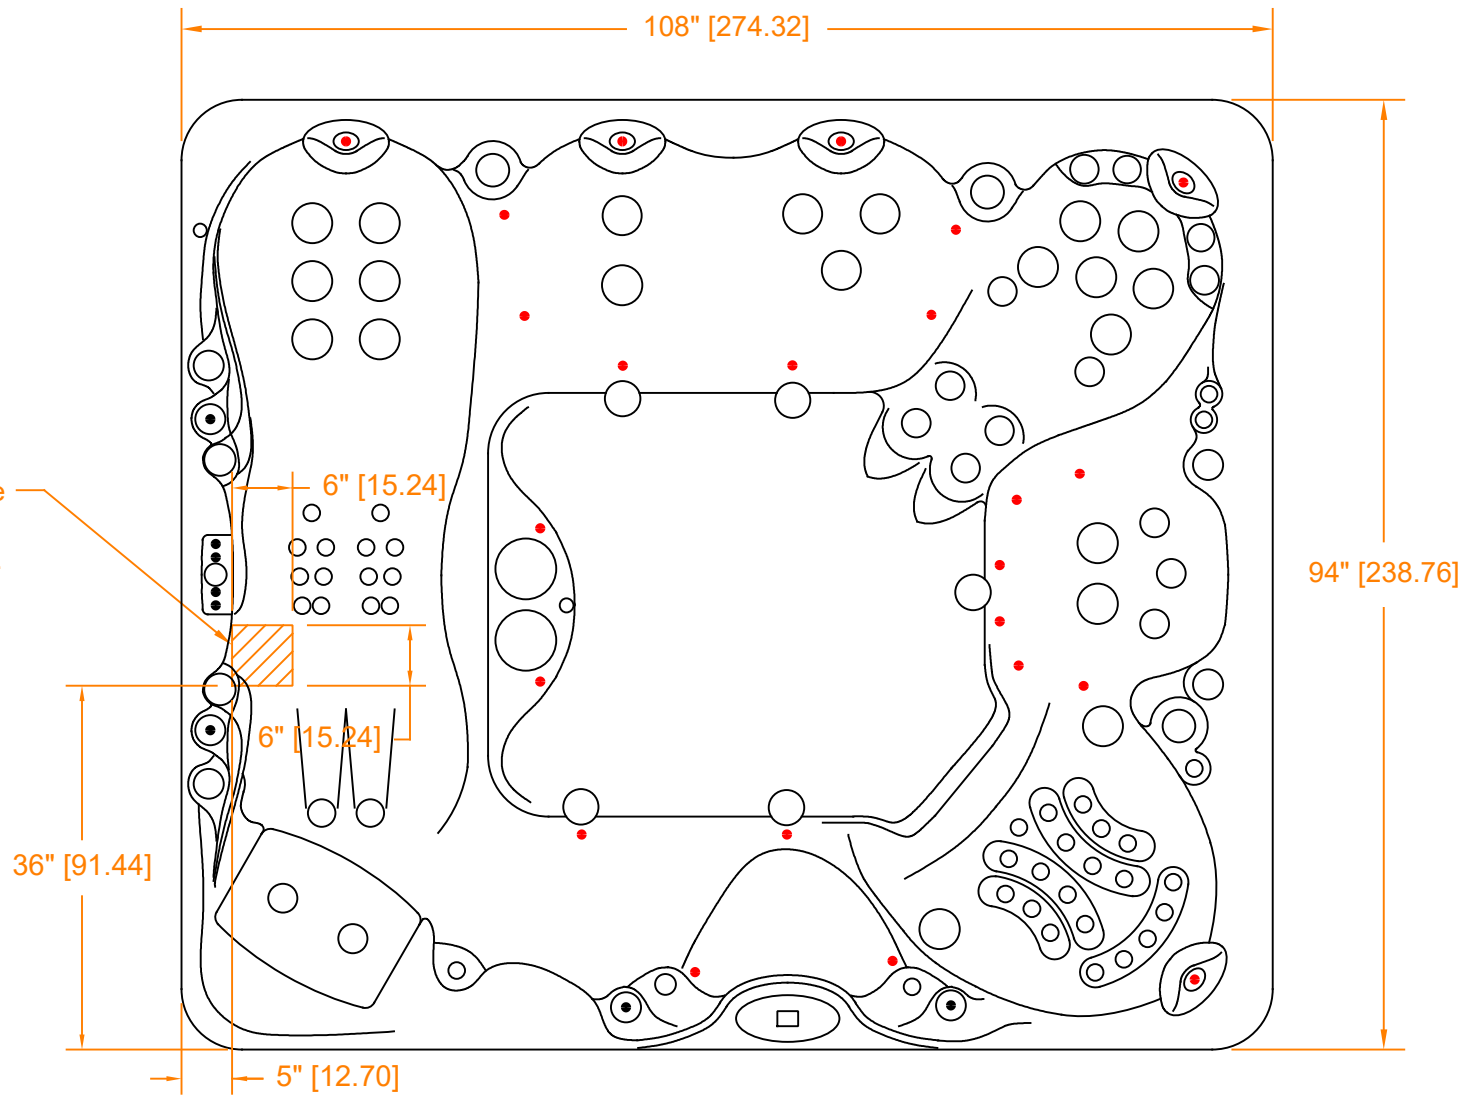

Run electricity through this area. Leave appropriate length of wire to reach spa control.

2020 MPL 900 CP

O/A Height 38" (+/- 1/2")

Master Spas

Model Number		Date	Revision
MPL 900 CP		11/11/19	0
Process		Drawn by	
Electrical Hookup		Coker	