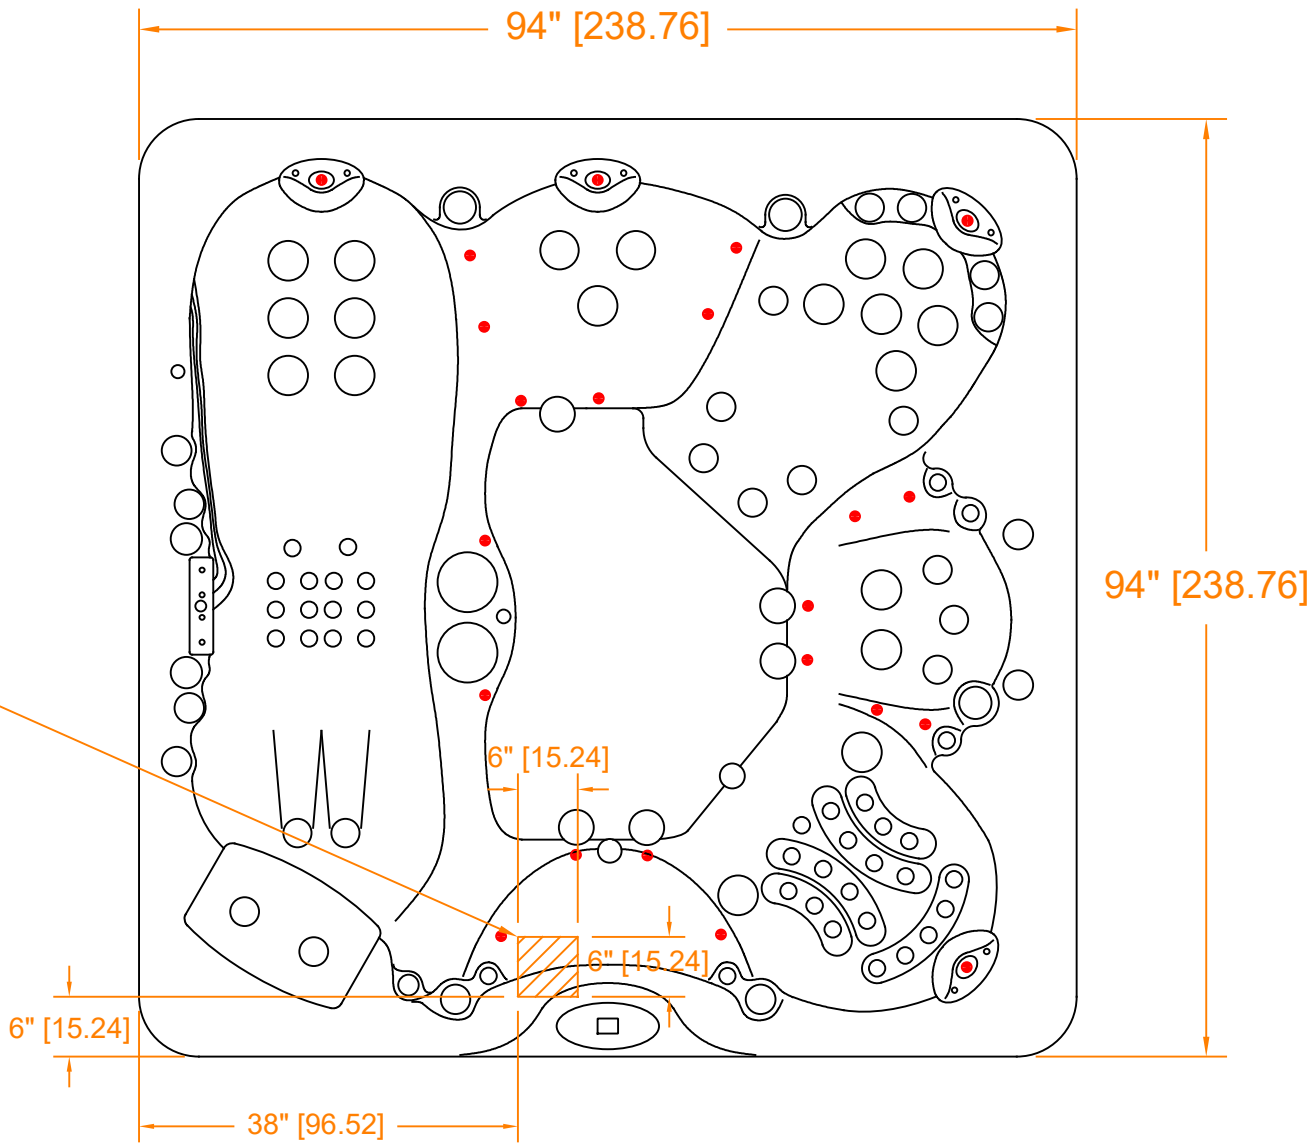

Run electricity through this area. Leave appropriate length of wire to reach the spa pack.

2022 MPL 800 CP

O/A Height 38" (+/- 1/2")

Master Spas		
Model Number	Date	Revision
MPL 800 CP	12/27/21	0
Process	Drawn by	
Electrical Hookup	Easley	