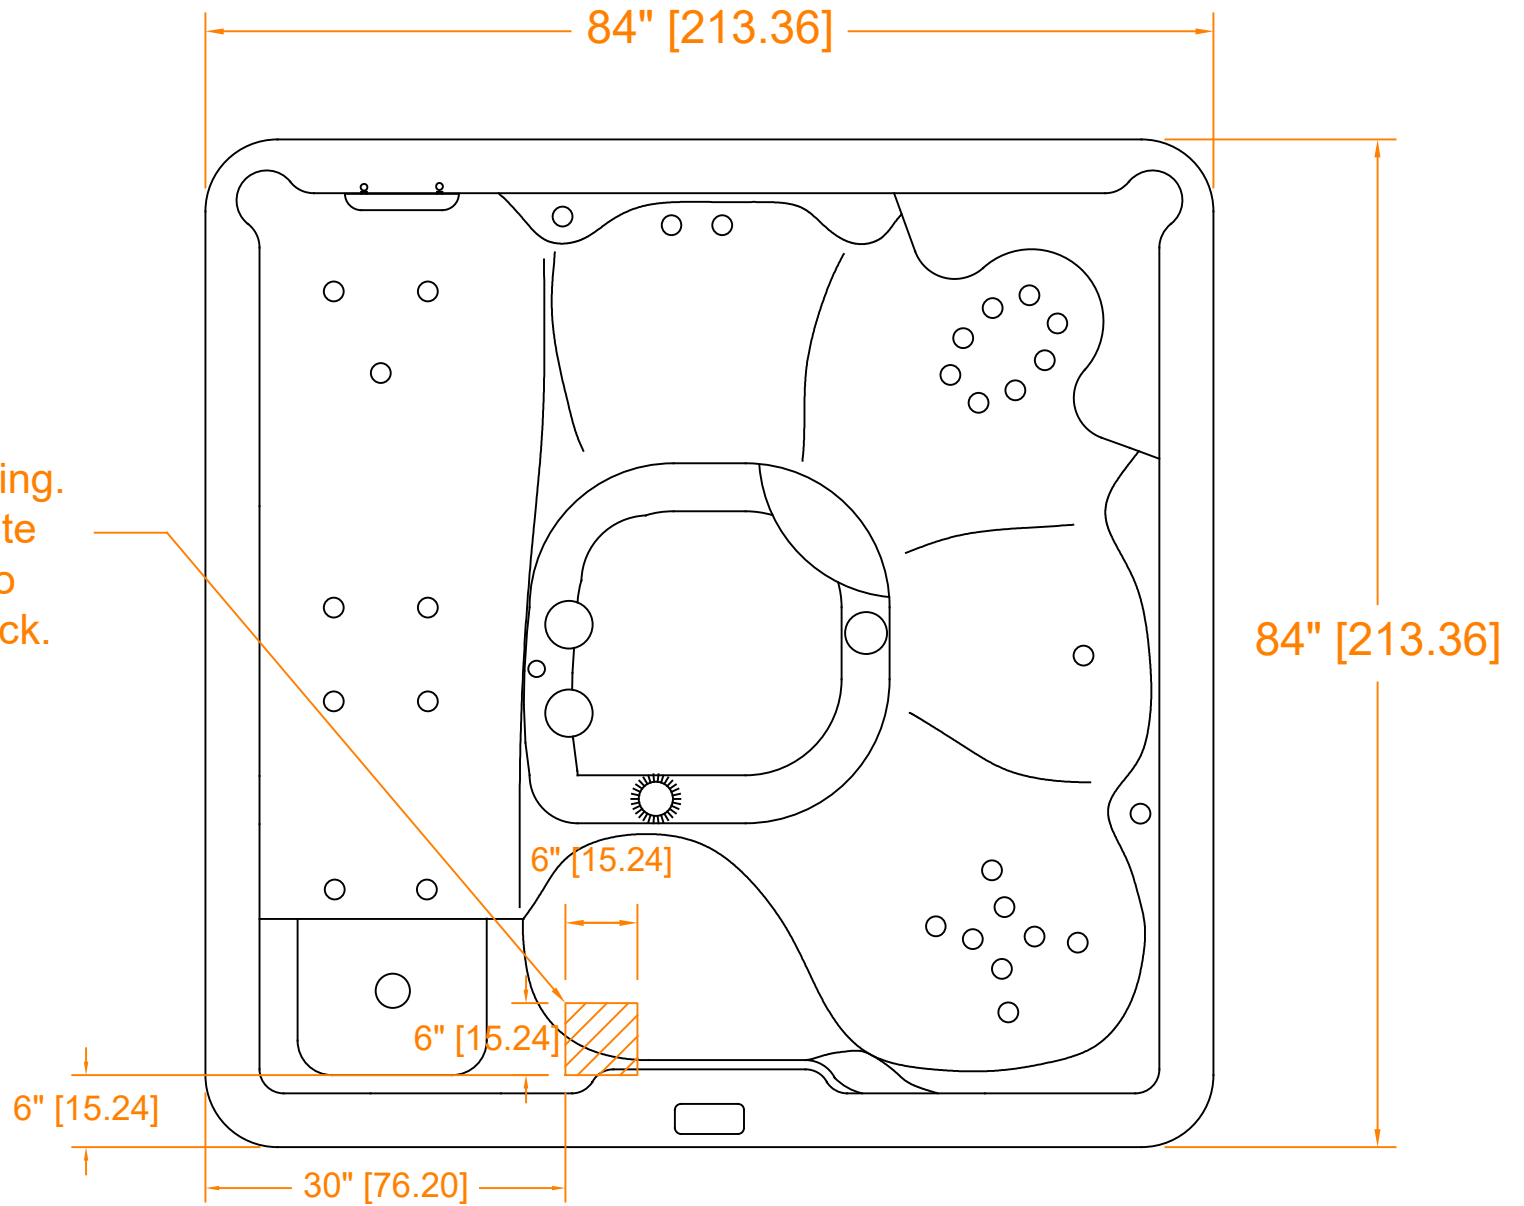

Run electricity through this opening. Leave appropriate length of wire to reach the spa pack.

2022 Legacy 730L

O/A Height 36" (+/- 1/2")

Master Spas		
Model Number	Date	Revision
Legacy 730L	12/27/21	0
Process	Drawn by	
Electrical Hookup	Easley	