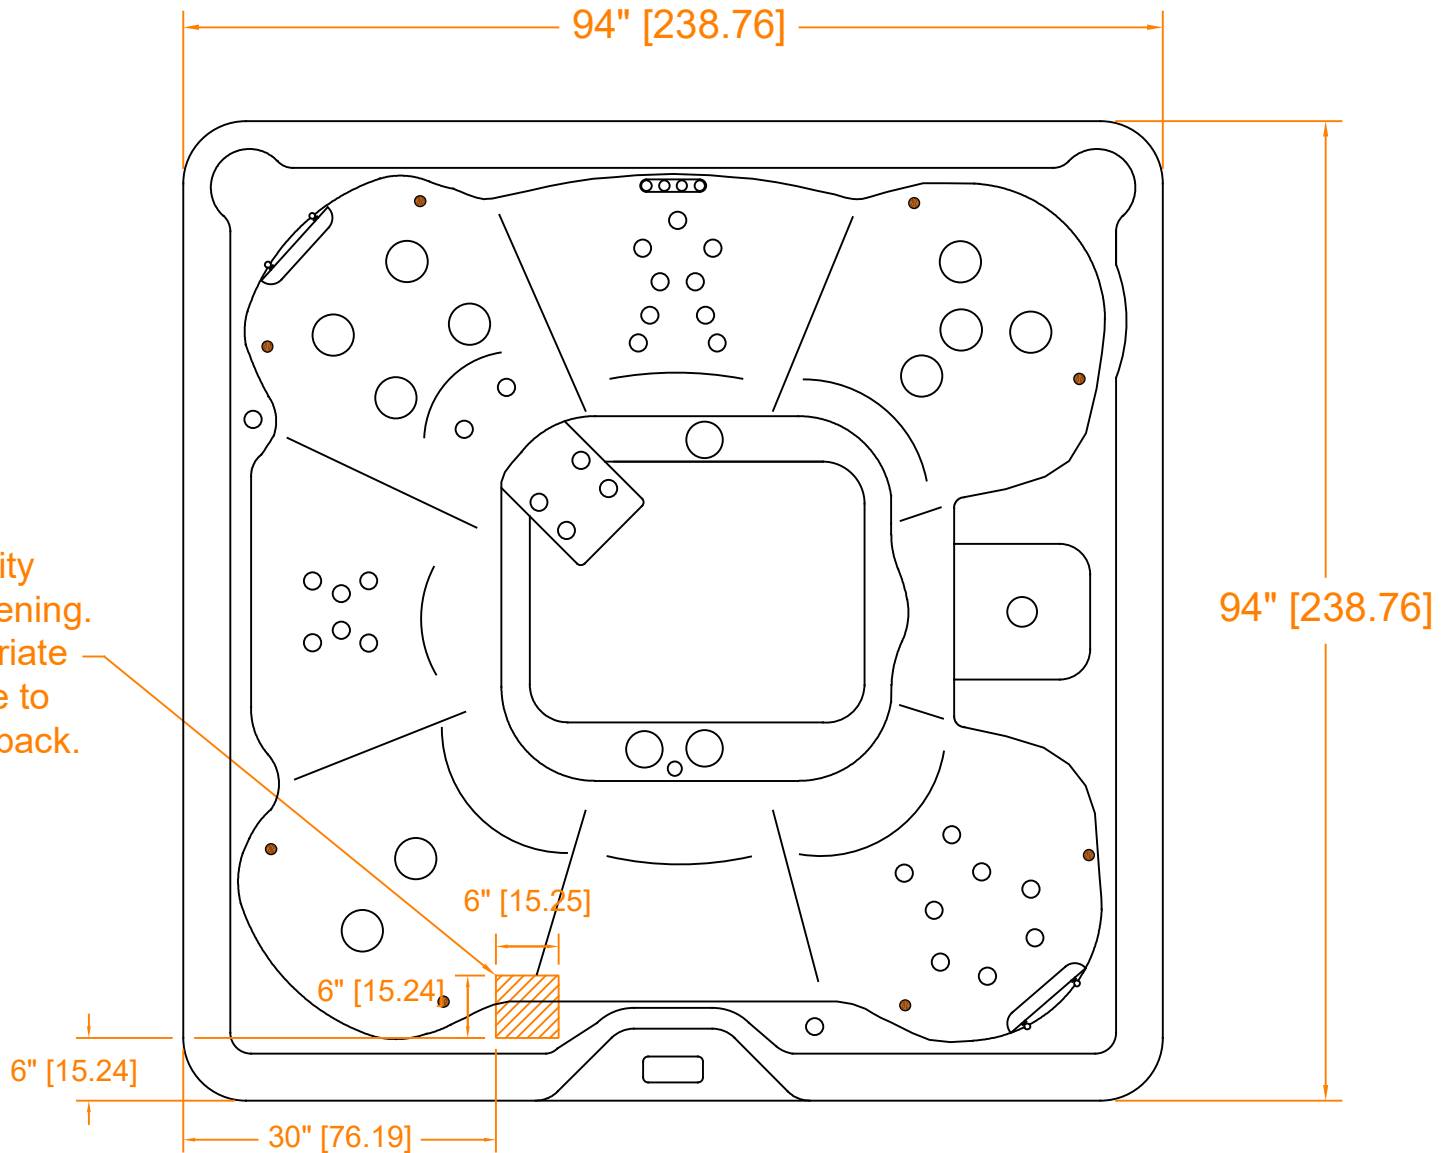

Run electricity through this opening. Leave appropriate length of wire to reach the spa pack.

## 2022 Intrepid

O/A Height 36" (+/- 1/2")

## Master Spas

Model Number	Date	Revision
Intrepid	2/25/22	A
Process	Drawn by	
Electrical Hookup	Highlen	

Rev A: Updated LED call out color from red to brown and nomenclature from J to J2 (2/25/22)

ZH

Rev 0: Original drawing reset for 2022 (12/27/21)