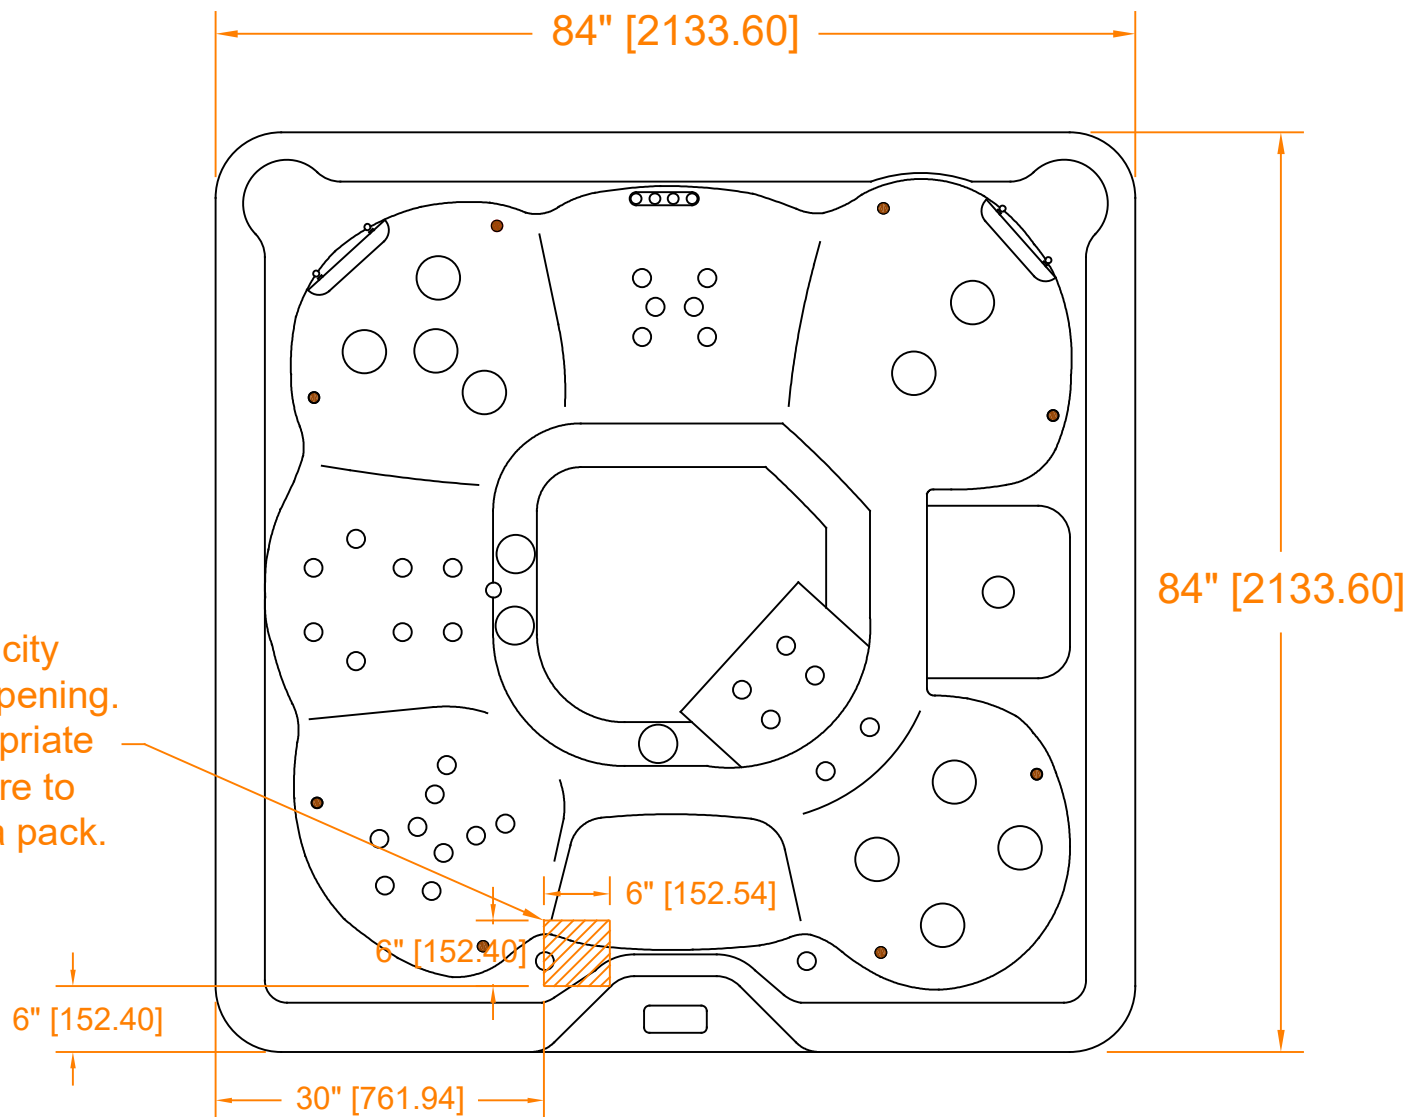

Run electricity through this opening. Leave appropriate length of wire to reach the spa pack.

## 2022 Inspire

O/A Height 36" (+/- 1/2")

## Master Spas

Model Number	Inspire	Date	2/25/22	Revision	A
Process	Electrical Hookup			Drawn by Highlen	

Rev A: Updated LED call out color from red to brown and nomenclature from J to J2 (2/25/22) ZH

Rev 0: Original drawing reset for 2022 (12/27/21)