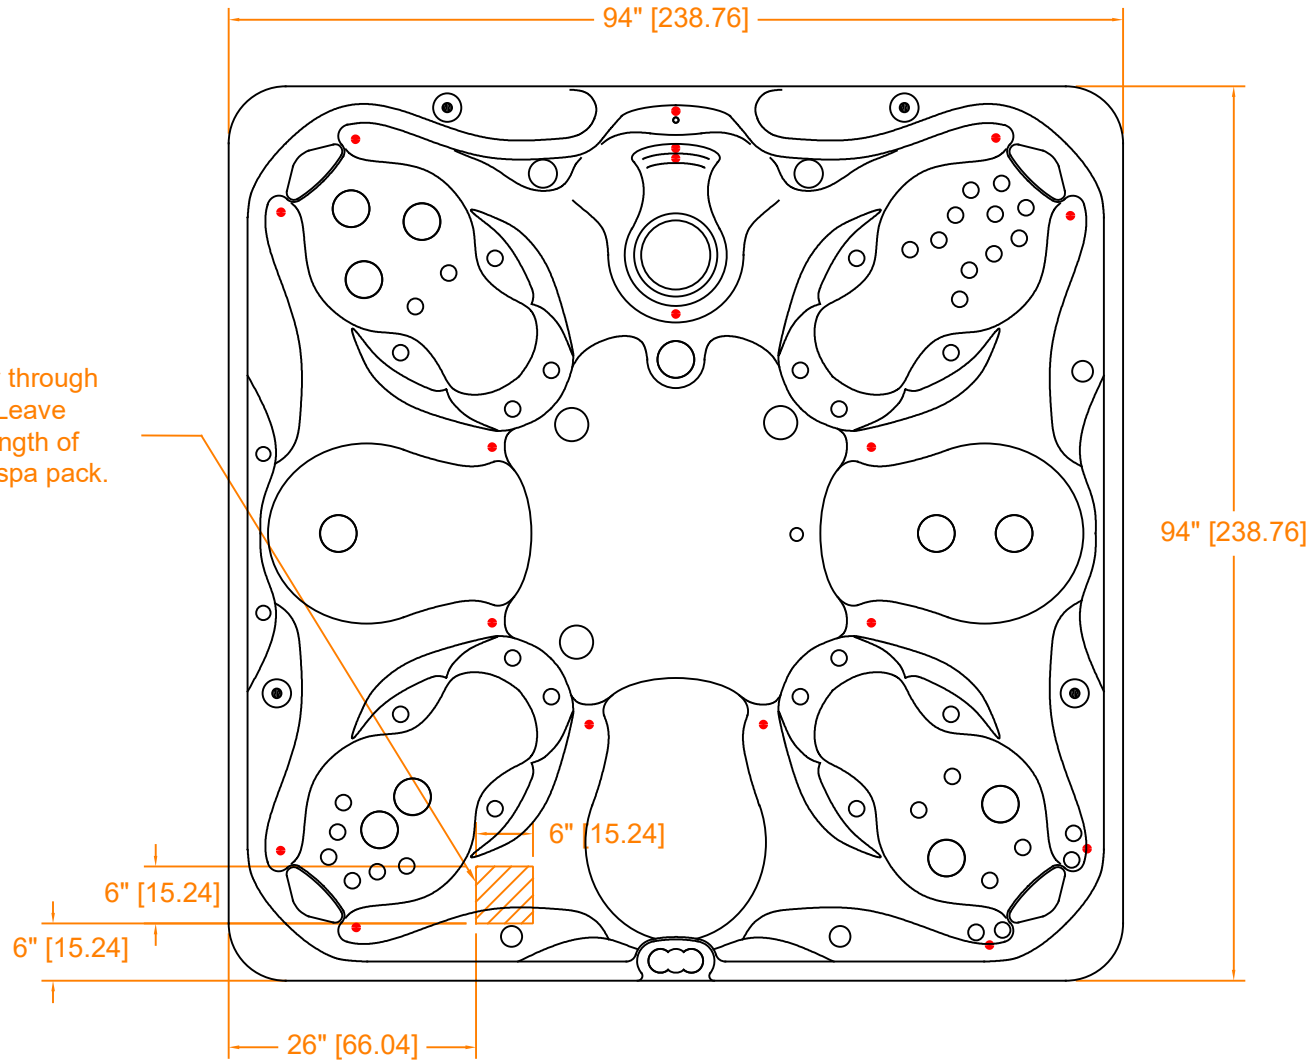

Run electricity through this opening. Leave appropriate length of wire to reach spa pack.

# 2020 Healthy Living 8.5 CP

O/A Height 36" (+/- 1/2")

Master Spas		
Model Number	Date	Revision
HL 8.5 CP	7/10/20	0
Process	Drawn by	
Electrical Hookup	Easley	