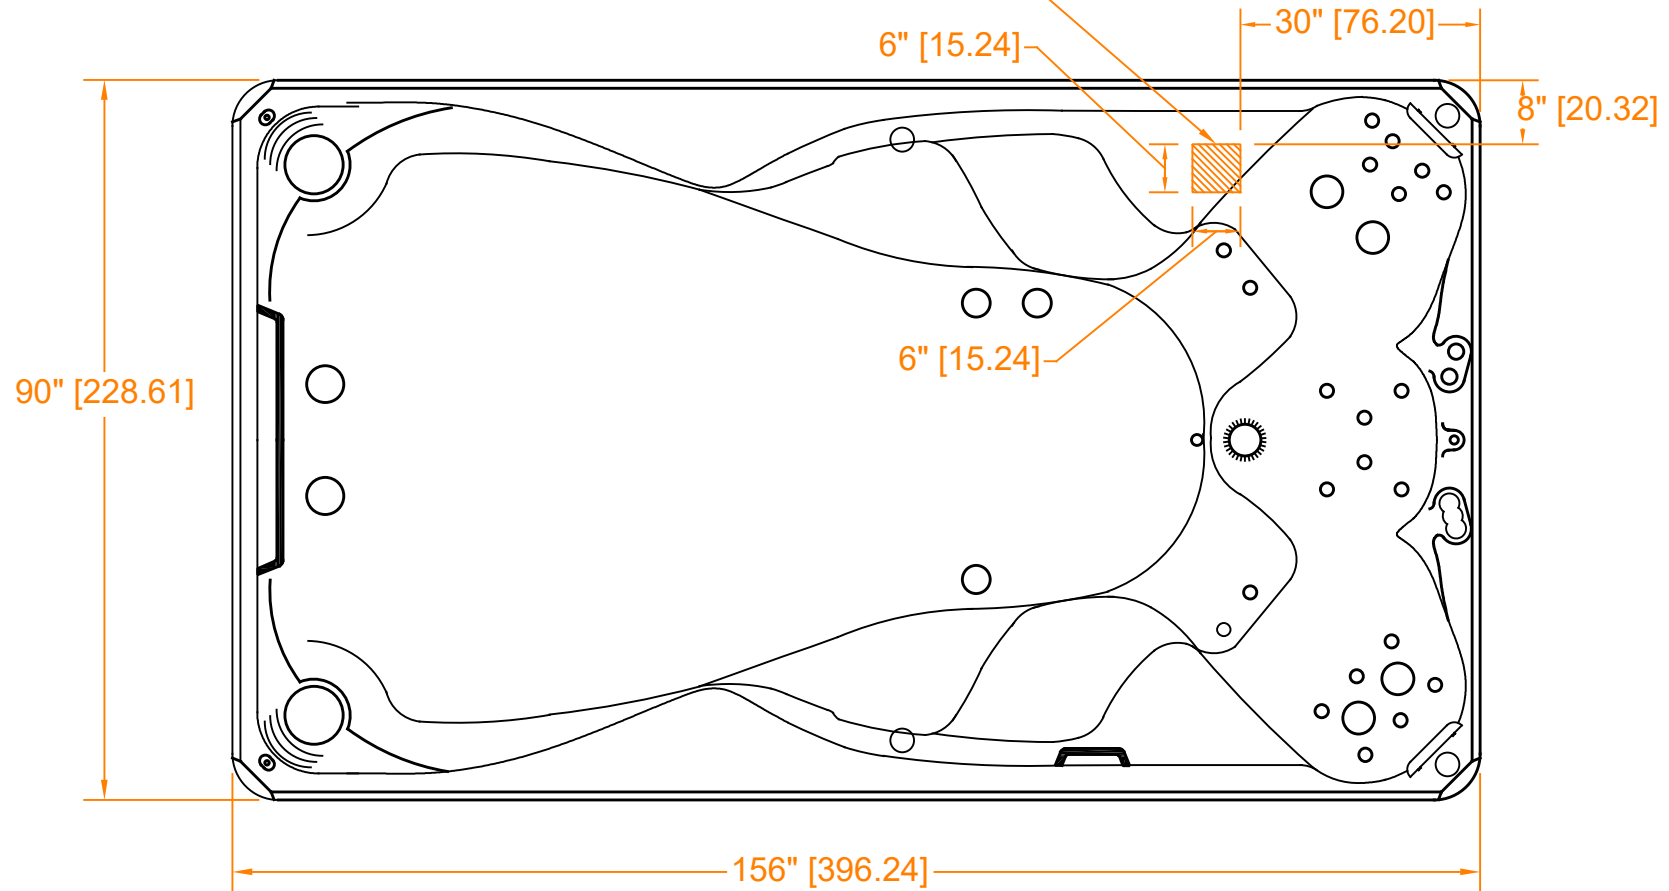

Run electricity through this area. Leave appropriate length of wire to reach spa controller.

## 2020 H2X Therapool 13

O/A Height 48" (+/- 1/2")

## Master Spas

Model Number	Date	Revision
H2X Therapool 13	11/15/19	0
Process	Drawn by	
Electrical Hookup	Coker	