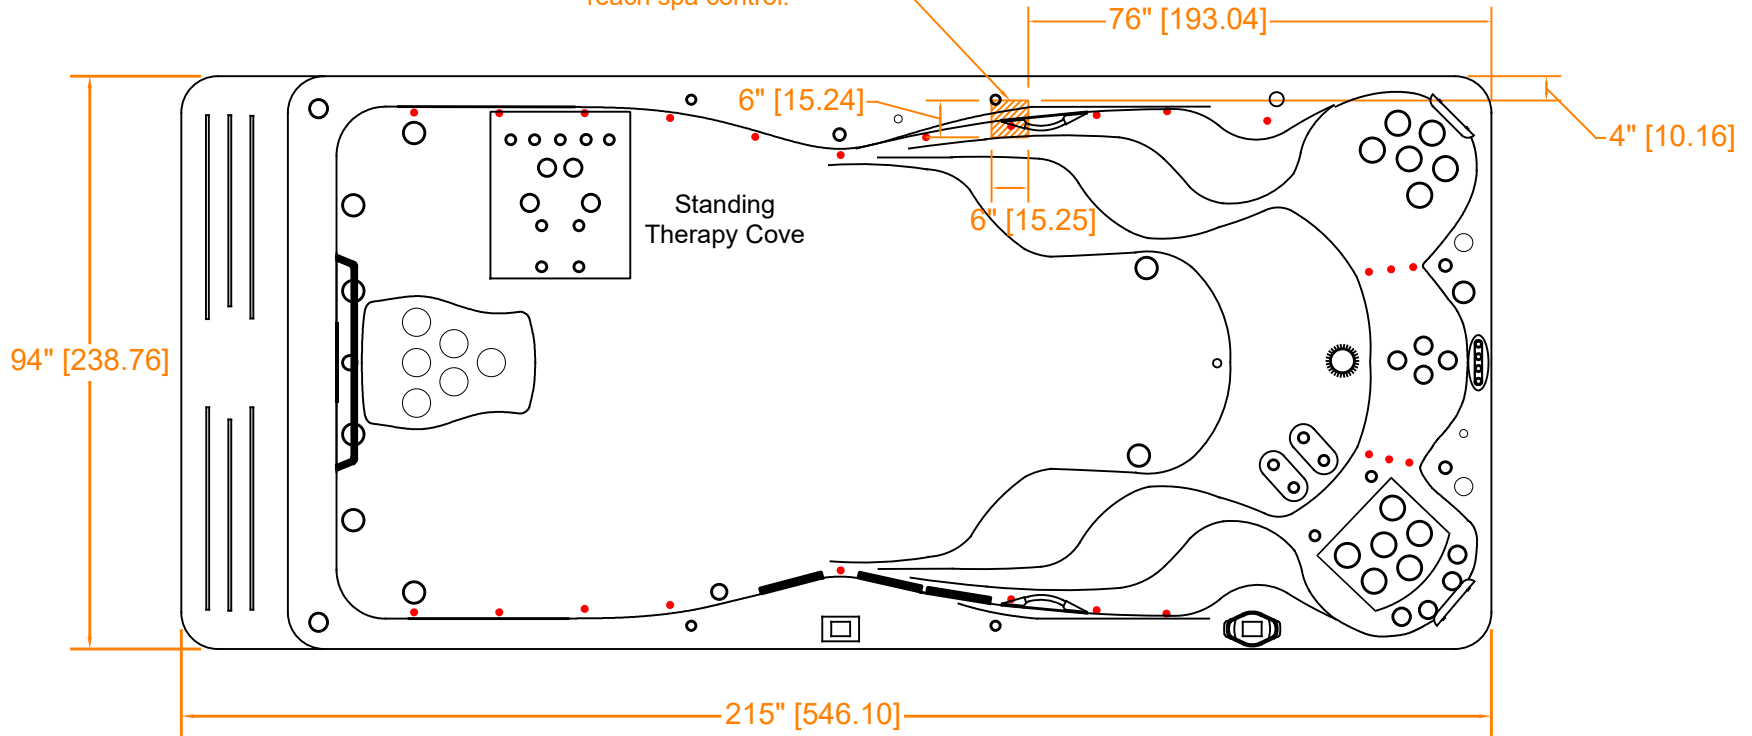

Run electricity through this area. Leave a minimum of 20' length of wire, per line, to reach spa control.

2021 H2X Challenger 18D Pro

O/A Height 60" (+/- 1/2")

Master Spas

Model Number	Date	Revision
H2X Challenger 18D Pro	2/18/21	0

Process	Drawn by
Electrical Hookup	Easley